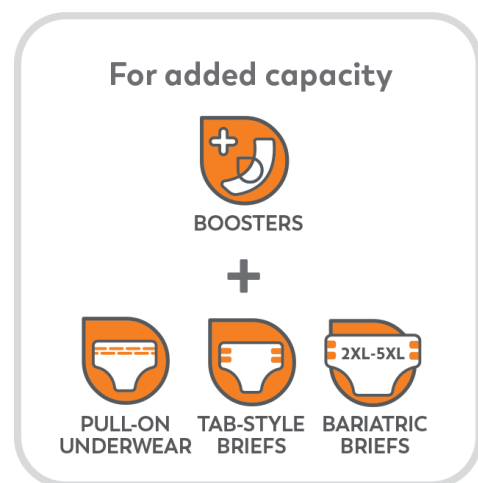

The names of these products will transition to our new Tranquility Essential Booster Pads. Available in Heavy and Moderate Protection.

FEATURING

Flow-Through Design • Clothlike Adhesive Strip • Latex-Free

What is a Booster Pad?

Booster pads have a flow-through design allowing them to fill to capacity before passing additional moisture into a primary incontinence product. Booster pads should always be placed inside another disposable incontinence product that has a moisture-proof backing. **Do not use with regular underwear.**

Did You Know?

Booster pad placement is important. **The pads can be placed in targeted areas where additional absorption is needed.**

Booster pads can be folded and even doubled for added protection, but should never be cut.

Host Garment - The pad's adhesive side should face out, away from the body. Make sure the pad is fully contained within the host incontinence product; no part should extend beyond the edges.

For Women - Place the pad more toward the bottom.