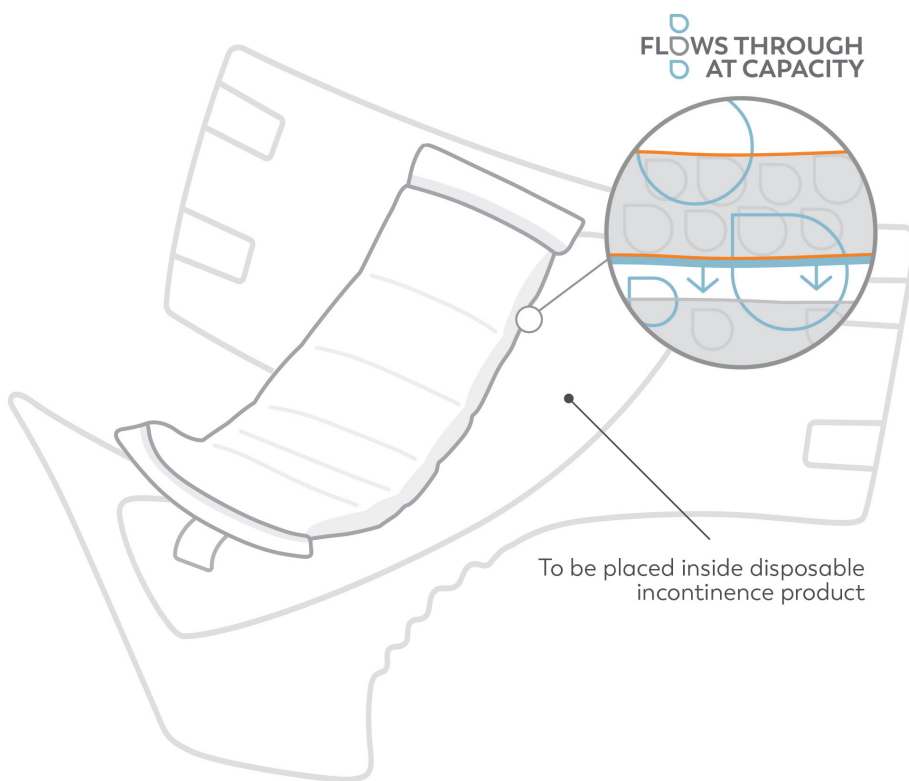

The names of these products will transition to our new Tranquility Essential Booster Pads. Available in Heavy and Moderate Protection.

FEATURING

Flow-Through Design • Clothlike Adhesive Strip • Latex-Free

What is a Booster Pad?

Booster pads have a flow-through design allowing them to fill to capacity before passing additional moisture into a primary incontinence product. Booster pads should always be placed inside another disposable incontinence product that has a moisture-proof backing. **Do not use with regular underwear.**

Did You Know?

Booster pad placement is important. **The pads can be placed in targeted areas where additional absorption is needed.**

Booster pads can be folded and even doubled for added protection, but should never be cut.

Host Garment - The pad's adhesive side should face out, away from the body. Make sure the pad is fully contained within the host incontinence product; no part should extend beyond the edges.

For Women - Place the pad more toward the bottom.