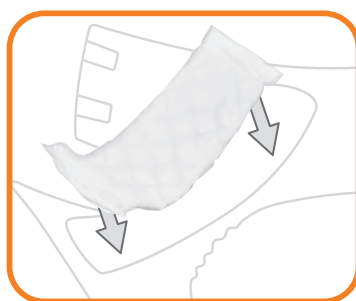

The names of these products will transition to our new Tranquility Essential Booster Pads. Available in Heavy and Moderate Protection.

FEATURING

Flow-Through Design • Clothlike Adhesive Strip • Latex-Free

What is a Booster Pad?

Booster pads have a flow-through design allowing them to fill to capacity before passing additional moisture into a primary incontinence product. Booster pads should always be placed inside another disposable incontinence product that has a moisture-proof backing. **Do not use with regular underwear.**

Did You Know?

Booster pad placement is important. **The pads can be placed in targeted areas where additional absorption is needed.**

Booster pads can be folded and even doubled for added protection, but should never be cut.

Host Garment - The pad's adhesive side should face out, away from the body. Make sure the pad is fully contained within the host incontinence product; no part should extend beyond the edges.

For Women - Place the pad more toward the bottom.