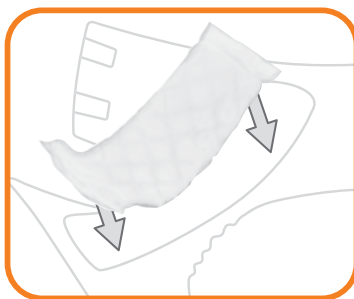

### FEATURING

Flow-Through Design • Clothlike Adhesive Strip • Latex-Free

# What is a Booster Pad?

Booster pads have a **flow-through design** allowing them to absorb initial fluid before passing additional moisture into a primary incontinence product. Booster pads should always be placed inside another disposable incontinence product that has a moisture-proof backing. **Do not use with regular underwear.**

FLOW-THROUGH DESIGN

For added capacity

BOOSTERS

+

PULL-ON UNDERWEAR

TAB-STYLE BRIEFS

BARIATRIC BRIEFS

## Did You Know?

Booster pad placement is important. **The pads can be placed in targeted areas where additional absorption is needed.**

Booster pads can be folded and even doubled for added protection, but should never be cut.