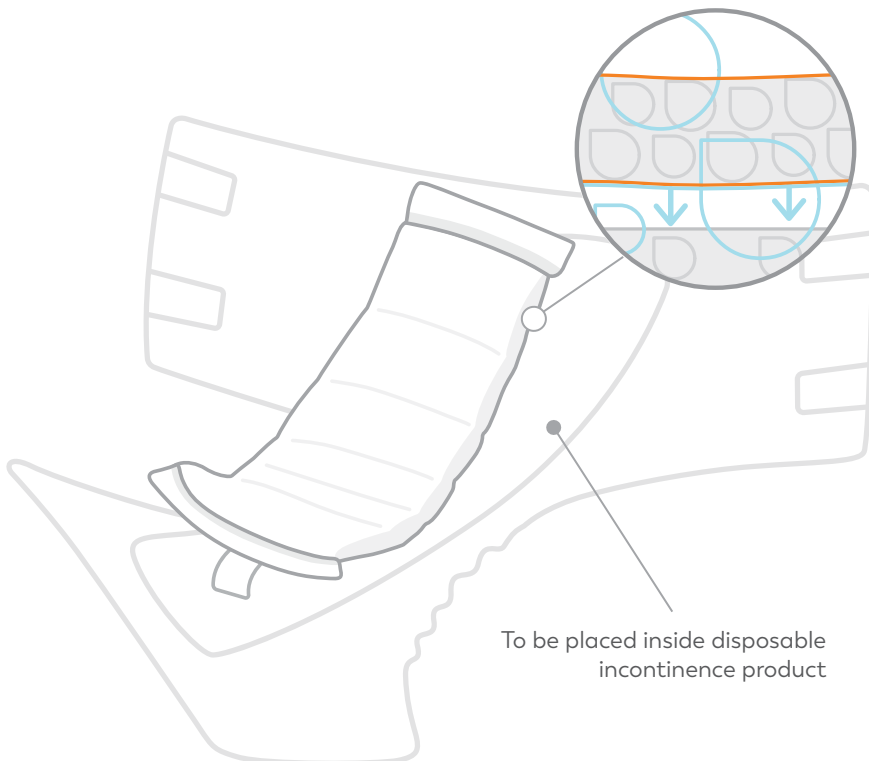

### FEATURING

Flow-Through Design • Clothlike Adhesive Strip • Latex-Free

# What is a Booster Pad?

Booster pads have a **flow-through design** allowing them to absorb initial fluid before passing additional moisture into a primary incontinence product. Booster pads should always be placed inside another disposable incontinence product that has a moisture-proof backing. **Do not use with regular underwear.**

FLOW-THROUGH DESIGN

For added capacity

BOOSTERS

+

PULL-ON UNDERWEAR

TAB-STYLE BRIEFS

BARIATRIC BRIEFS

**Host Garment** - The pad's adhesive side should face out, away from the body. Make sure the pad is fully contained within the host incontinence product; no part should extend beyond the edges.

**For Women** - Place the pad more toward the bottom.