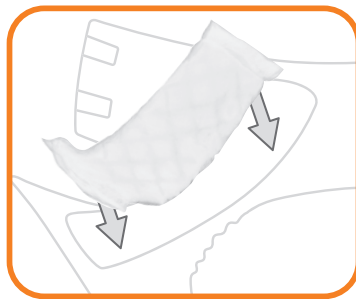

Tranquility Essential® Booster Pads

Flow-through pad designed to add capacity to any disposable incontinence product.

Features and Benefits

Flow-Through Design • Clothlike
Adhesive Strip • Latex-Free

Superabsorbent booster adds capacity to your primary product, extending your wear time.

What is a Booster Pad?

Booster pads have a **flow-through design** allowing them to absorb initial fluid before passing additional moisture into a primary incontinence product. Booster pads should always be placed inside another disposable incontinence product that has a moisture-proof backing. **Do not use with regular underwear.**

For added capacity

BOOSTERS

PULL-ON UNDERWEAR **TAB-STYLE BRIEFS** **BARIATRIC BRIEFS**

Did You Know?

Booster pad placement is important. **The pads can be placed in targeted areas where additional absorption is needed.**

Booster pads can be folded and even doubled for added protection, but should never be cut.

Host Garment – The pad's adhesive side should face out, away from the body. Make sure the pad is fully contained within the host incontinence product; no part should extend beyond the edges.