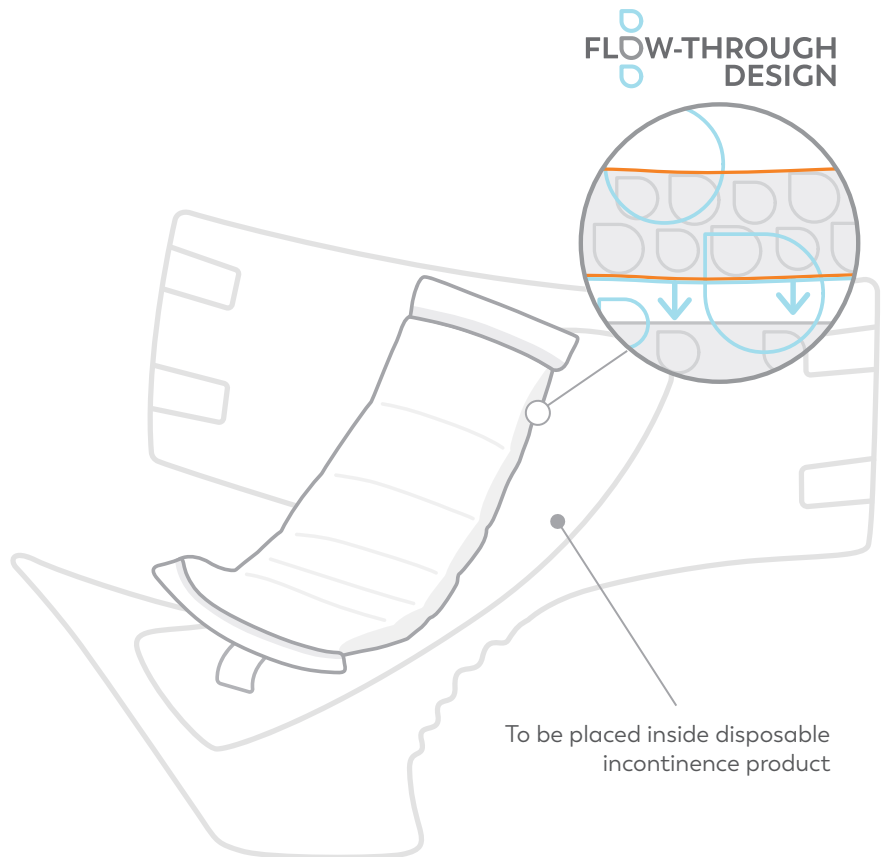

Tranquility Essential® Booster Pads

Flow-through pad designed to add capacity to any disposable incontinence product.

Features and Benefits

Flow-Through Design • Clothlike
Adhesive Strip • Latex-Free

Superabsorbent booster adds capacity to your primary product, extending your wear time.

Soft and flexible design allows you to position the booster comfortably where you need it.

Adhesive strip secures the booster to your primary product to prevent sliding, keeping you comfortable and protected.

What is a Booster Pad?

Booster pads have a **flow-through design** allowing them to absorb initial fluid before passing additional moisture into a primary incontinence product. Booster pads should always be placed inside another disposable incontinence product that has a moisture-proof backing. **Do not use with regular underwear.**

For added capacity

BOOSTERS

PULL-ON UNDERWEAR **TAB-STYLE BRIEFS** **BARIATRIC BRIEFS**

Did You Know?

Booster pad placement is important. **The pads can be placed in targeted areas where additional absorption is needed.**